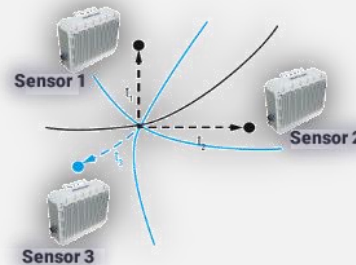

RECEIVERS

- 2 MHz – 8 GHz frequency coverage
- Single or multiple RF channels
- Phase-coherent operations
- 80 MHz instantaneous IF BW
- High resolution spectrum
- -110 dBm RF detection sensitivity
- High speed spectrum scanning
- Integrated GPSDO and high-precision time stamp
- TDOA & AOA (DF) capabilities
- Multiple DDR's and multichannel demodulation
- MIL-STD-810 & MIL-STD-461 compatible

aselsan