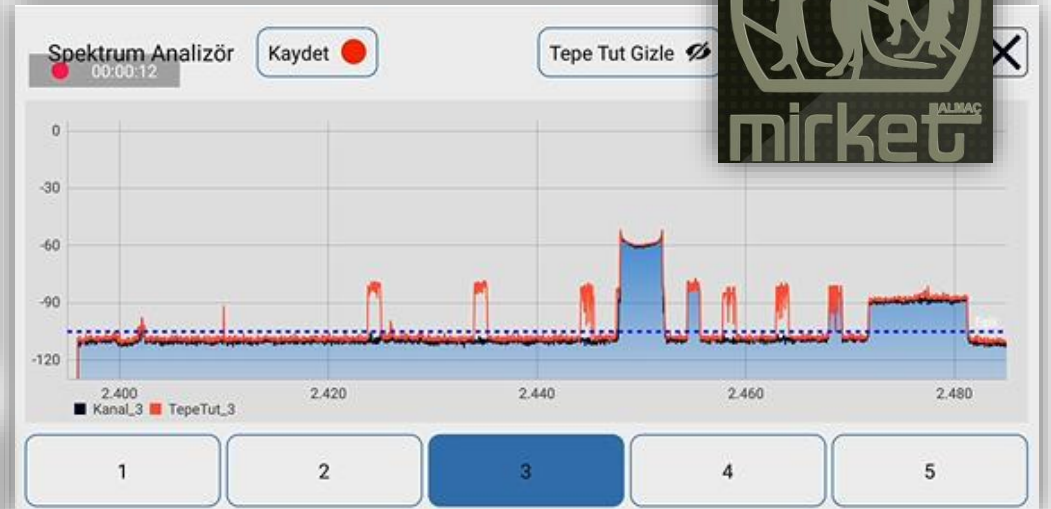

aselsan

NEW GENERATION PORTABLES

- Portable & fixed-site operations,
- V/U/SHF frequency coverage @ 80 MHz IF BW,
- Integrated AOA, TDOA & hybrid localization

- READY FOR SERIAL PRODUCTION -

aselsan

PUHU - MAN-PORTABLE DF SYSTEM

- CONFIGURABLE FOR CIVILIAN USE-

aselsan

MIRKET – POCKET RECEIVER

Less than 600 g

aselsan

GÖKKURT - PLANNING & ANALYSIS SW

- RF propagation analysis
- Mission planning,
- Electromagnetic spectrum planning
- Electromagnetic environment modelling