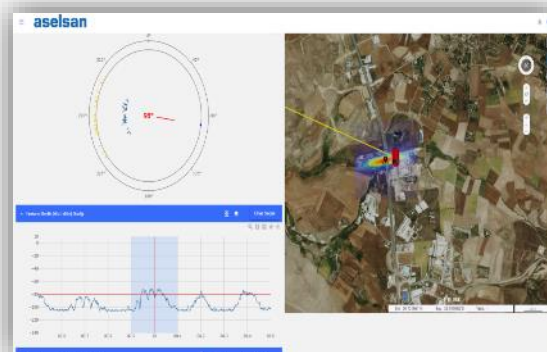

NATIONAL MONITORING CENTER (NMC)

- Control, coordination, configuration and tasking
- Different communication alternatives
- Web-based & user-friendly GUI SW
- User role setting and authorization,
- Monitoring and analysis of task results,
- List and report creation capabilities,
- Status monitoring for the stations on the operation

aselsan