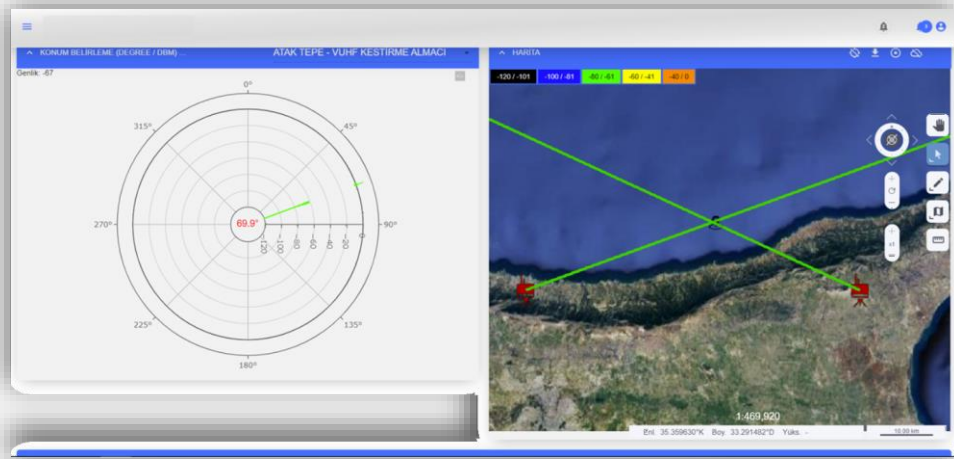

aselsan

MOBILE NETWORK ANALYSIS

- Mobile network detection and analysis
- Parameter estimation
- Integrated operation with DF system for localization

aselsan

SIGNAL ANALYSIS

- Automatic modulation recognition & demodulation
- Automatic protocol recognition & decoding
- Advanced signal analysis tools & displays

aselsan

NATIONAL MONITORING CENTER (NMC)

- Control, coordination, configuration and tasking
- Different communication alternatives
- Web-based & user-friendly GUI SW
- User role setting and authorization,
- Monitoring and analysis of task results,
- List and report creation capabilities,
- Status monitoring for the stations on the operation

aselsan

NEW GENERATION PORTABLES

- Portable & fixed-site operations,
- V/U/SHF frequency coverage @ 80 MHz IF BW,
- Integrated AOA, TDOA & hybrid localization

- READY FOR SERIAL PRODUCTION -

aselsan

PUHU - MAN-PORTABLE DF SYSTEM