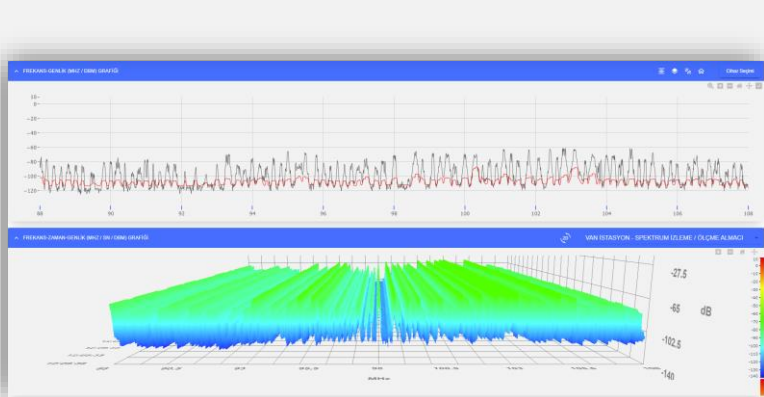

aselsan

MOBILE NETWORK ANALYSIS

- Mobile network detection and analysis
- Parameter estimation
- Integrated operation with DF system for localization

aselsan

SIGNAL ANALYSIS

- Automatic modulation recognition & demodulation
- Automatic protocol recognition & decoding
- Advanced signal analysis tools & displays

aselsan

NATIONAL MONITORING CENTER (NMC)

- Control, coordination, configuration and tasking
- Different communication alternatives
- Web-based & user-friendly GUI SW
- User role setting and authorization,
- Monitoring and analysis of task results,
- List and report creation capabilities,
- Status monitoring for the stations on the operation