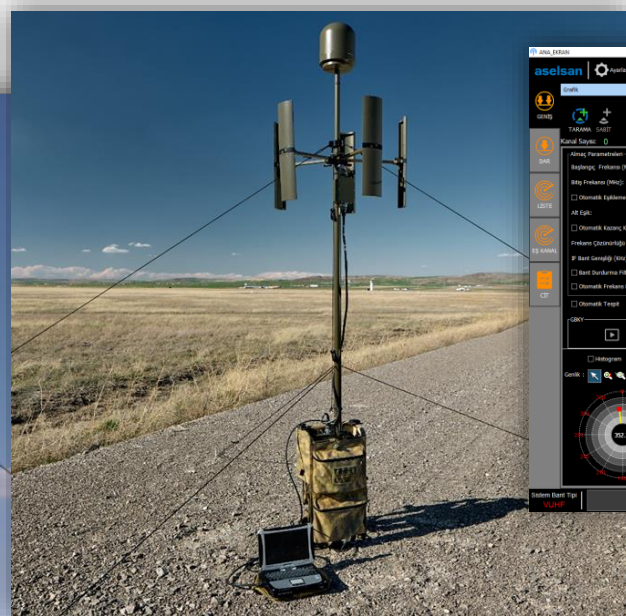

aselsan

NEW GENERATION PORTABLES

- Portable & fixed-site operations,
- V/U/SHF frequency coverage @ 80 MHz IF BW,
- Integrated AOA, TDOA & hybrid localization

- READY FOR SERIAL PRODUCTION -

aselsan

PUHU - MAN-PORTABLE DF SYSTEM