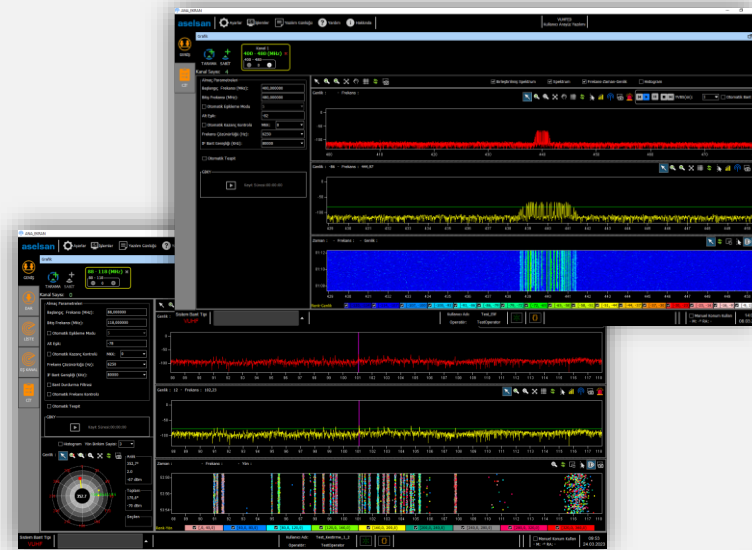

DETECTION & ESTIMATION

- **2 MHz - 8 GHz** frequency coverage
- High speed scanning & **unlicensed emission detection**
- ITU-R compatible parameter estimation
- Automatic modulation and protocol recognition
- Detection of the **license violating emissions**
- Integration with Authority's frequency database
- Multiple wideband receiver channels and DDR's
- Multichannel demodulation and decoding
- **Web-based** and stand-alone user interface options
- Analysis for mobile network & TV broadcast signals

aselsan

MOBILE MONITORING STATIONS (MMS)

aselsan

PORTABLE MONITORING STATIONS (PMS)

- HF & V/U/SHF frequency coverage
- Wideband receiver with high speed scanning
- TDOA capability
- Compact mechanical design
- IP65 level environmental protection
- Uninterrupted operation (mains & own battery)

RECEIVERS

- 2 MHz – 8 GHz frequency coverage
- Single or multiple RF channels
- Phase-coherent operations
- 80 MHz instantaneous IF BW
- High resolution spectrum
- -110 dBm RF detection sensitivity
- High speed spectrum scanning
- Integrated GPSDO and high-precision time stamp
- TDOA & AOA (DF) capabilities
- Multiple DDR's and multichannel demodulation
- MIL-STD-810 & MIL-STD-461 compatible

aselsan

MOBILE NETWORK ANALYSIS

- Mobile network detection and analysis
- Parameter estimation
- Integrated operation with DF system for localization

aselsan

SIGNAL ANALYSIS

- Automatic modulation recognition & demodulation
- Automatic protocol recognition & decoding
- Advanced signal analysis tools & displays