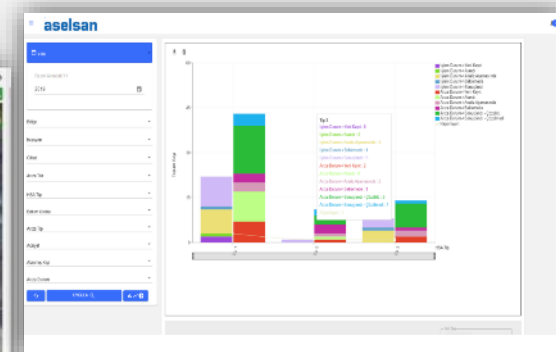

aselsan

MOBILE NETWORK ANALYSIS

- Mobile network detection and analysis
- Parameter estimation
- Integrated operation with DF system for localization

aselsan

SIGNAL ANALYSIS

- Automatic modulation recognition & demodulation
- Automatic protocol recognition & decoding
- Advanced signal analysis tools & displays

aselsan

NATIONAL MONITORING CENTER (NMC)

- Control, coordination, configuration and tasking
- Different communication alternatives
- Web-based & user-friendly GUI SW
- User role setting and authorization,
- Monitoring and analysis of task results,
- List and report creation capabilities,
- Status monitoring for the stations on the operation