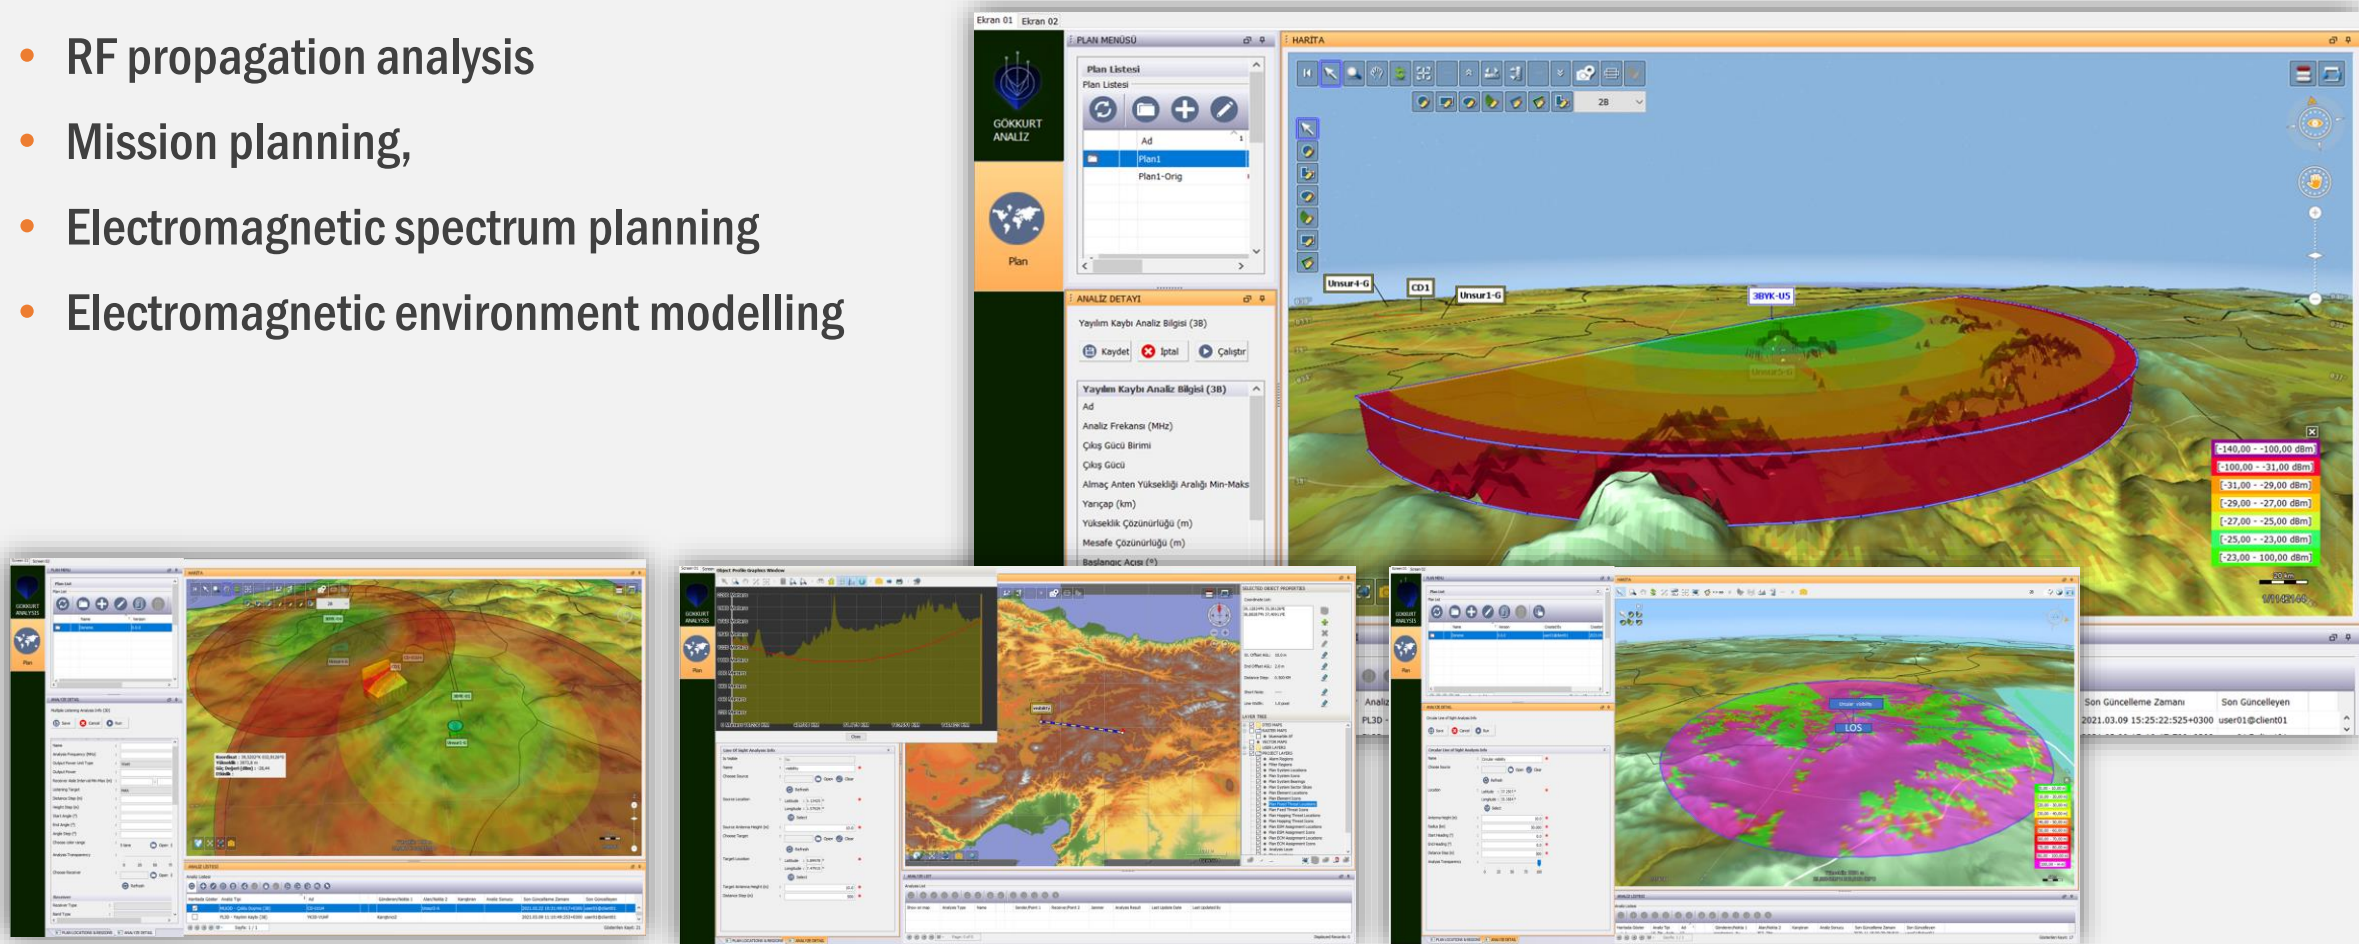

- CONFIGURABLE FOR CIVILIAN USE-

aselsan

MIRKET – POCKET RECEIVER

Less than 600 g

aselsan

GÖKKURT - PLANNING & ANALYSIS SW

- RF propagation analysis
- Mission planning,
- Electromagnetic spectrum planning
- Electromagnetic environment modelling