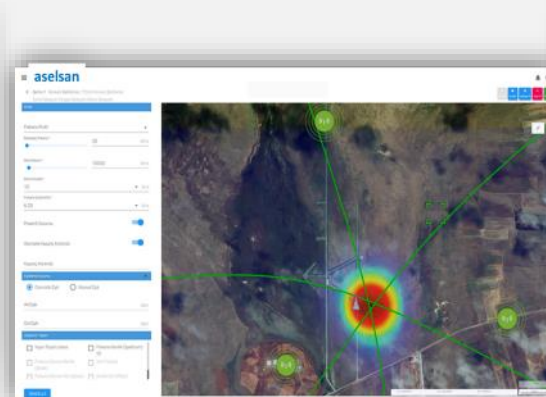

aselsan

MOBILE NETWORK ANALYSIS

- Mobile network detection and analysis
- Parameter estimation
- Integrated operation with DF system for localization

aselsan

SIGNAL ANALYSIS

- Automatic modulation recognition & demodulation
- Automatic protocol recognition & decoding
- Advanced signal analysis tools & displays

aselsan

NATIONAL MONITORING CENTER (NMC)

- Control, coordination, configuration and tasking
- Different communication alternatives
- Web-based & user-friendly GUI SW
- User role setting and authorization,
- Monitoring and analysis of task results,
- List and report creation capabilities,
- Status monitoring for the stations on the operation