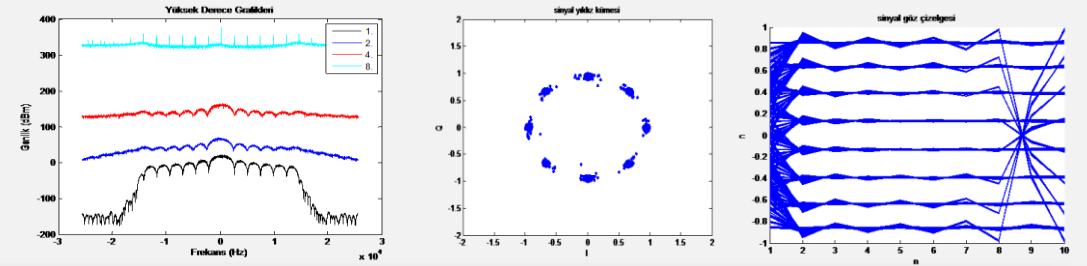

aselsan

MOBILE NETWORK ANALYSIS

- Mobile network detection and analysis
- Parameter estimation
- Integrated operation with DF system for localization

aselsan

SIGNAL ANALYSIS

- Automatic modulation recognition & demodulation
- Automatic protocol recognition & decoding
- Advanced signal analysis tools & displays