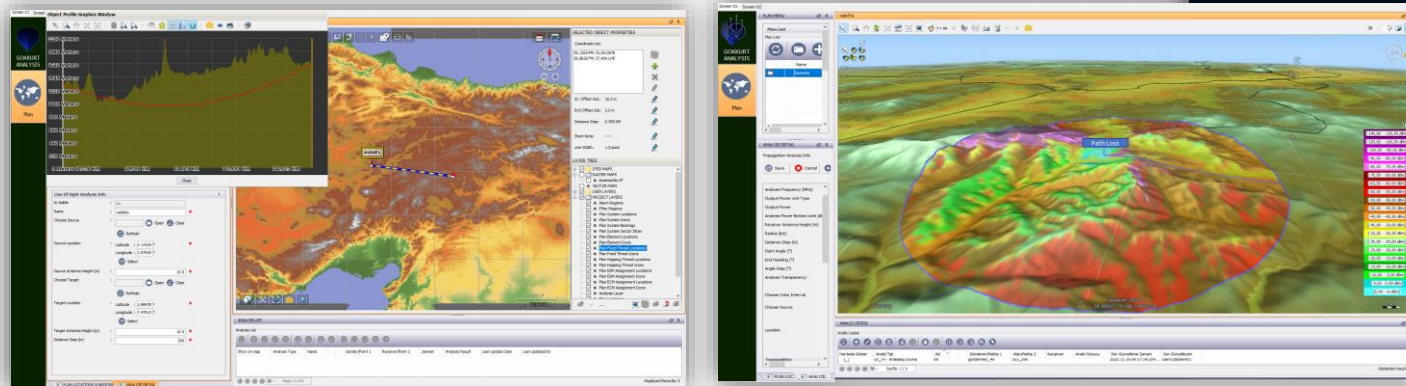

aselsan

NEW GENERATION PORTABLES

- Portable & fixed-site operations,
- V/U/SHF frequency coverage @ 80 MHz IF BW,
- Integrated AOA, TDOA & hybrid localization

- READY FOR SERIAL PRODUCTION -

aselsan

PUHU - MAN-PORTABLE DF SYSTEM

- CONFIGURABLE FOR CIVILIAN USE-

aselsan

MIRKET – POCKET RECEIVER

Less than 600 g

aselsan

GÖKKURT - PLANNING & ANALYSIS SW

- RF propagation analysis
- Mission planning,
- Electromagnetic spectrum planning
- Electromagnetic environment modelling

aselsan

COUNTRY SPECIFIC SOLUTIONS

- Cooperation for requirement identification
- RF visibility and propagation analysis
- Special RF surveys for system deployment locations
- Territorial surveys for system deployment locations
- Solutions for country specific requirements