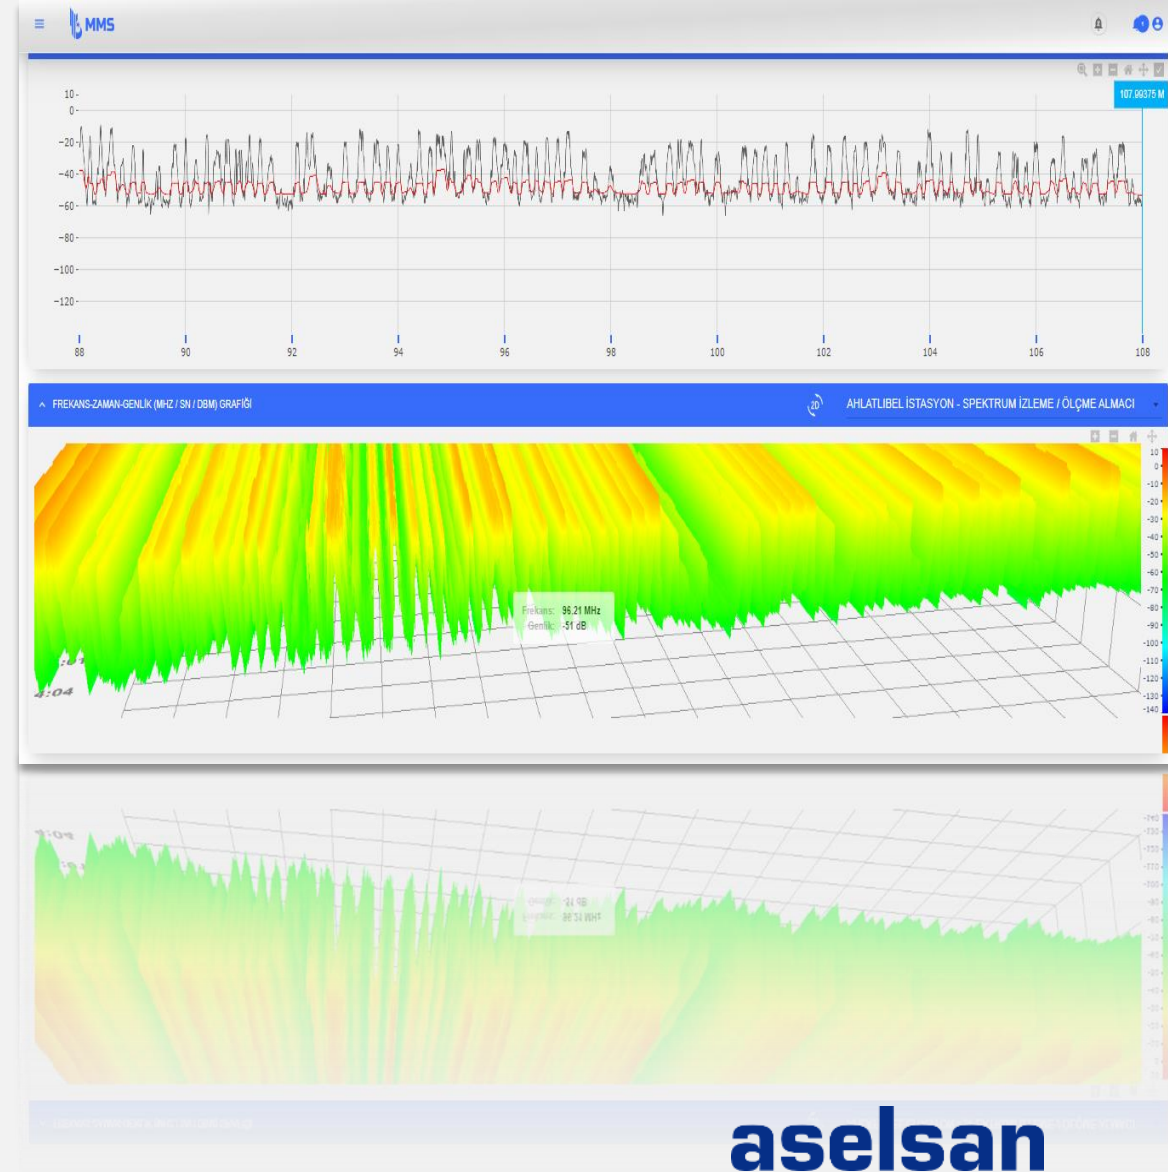

Türkiye's Spectrum Monitoring Capabilities in the New Century

May 30th, 2023

Proven Technology

aselsan

TURKISH NATIONAL MONITORING SYSTEM (NMS)

- National Monitoring Center (NMC)
- Regional Monitoring Centers (RMC)
- Fixed-Site Monitoring Stations (FMS)
- Mobile Monitoring Stations (MMS)
- Portable Monitoring Stations (PMS)

DETECTION & ESTIMATION

- **2 MHz - 8 GHz** frequency coverage
- High speed scanning & **unlicensed emission detection**
- ITU-R compatible parameter estimation
- Automatic modulation and protocol recognition
- Detection of the **license violating emissions**
- Integration with Authority's frequency database
- Multiple wideband receiver channels and DDR's
- Multichannel demodulation and decoding
- **Web-based** and stand-alone user interface options
- Analysis for mobile network & TV broadcast signals

LOCALIZATION

- High precision direction finding (DF)
- Homing localization
- Single-site location fixing by mobile DF (AOA) systems
- Instantaneous location fixing by cooperative DF (AOA) systems
- Highly accurate localization using TDOA method,
- Hybrid localization combining the TDOA and AOA