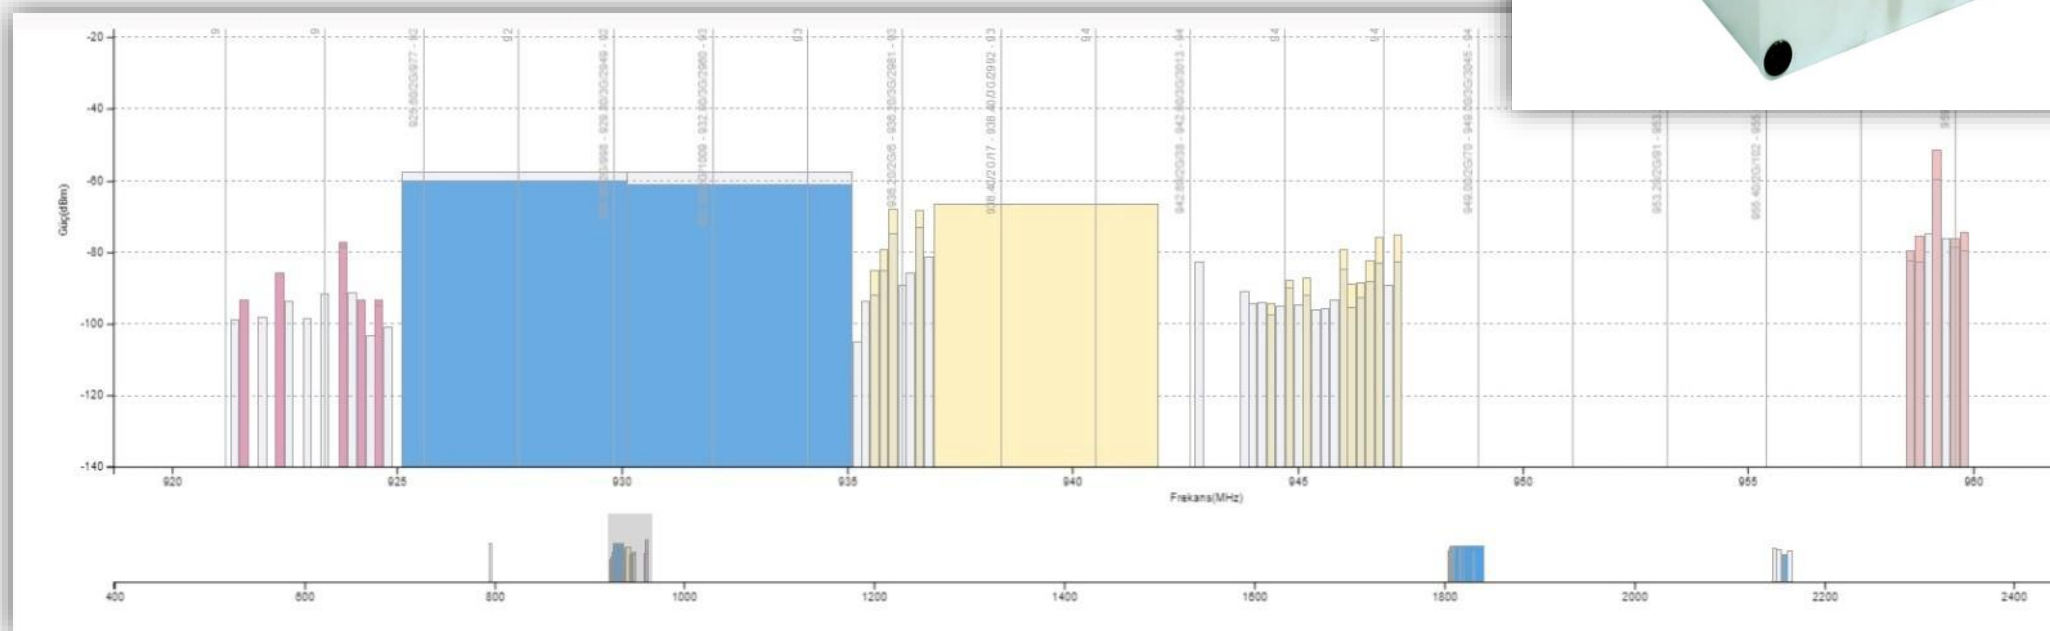

MOBILE NETWORK ANALYSIS

- Mobile network detection and analysis
- Parameter estimation
- Integrated operation with DF system for localization

aselsan