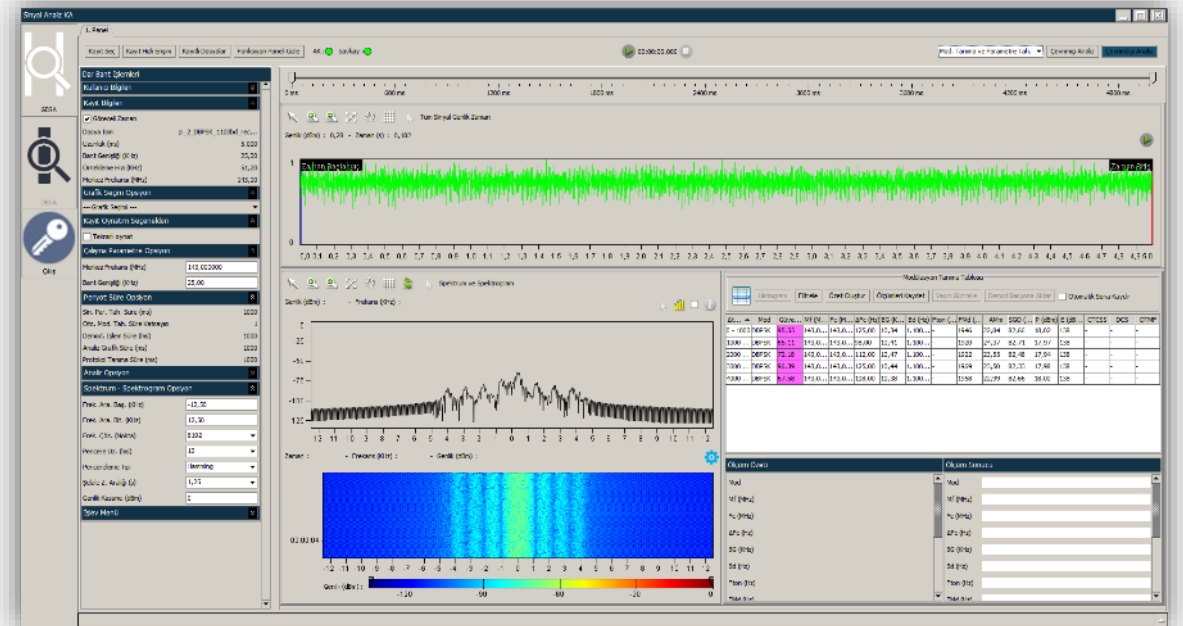

aselsan

MOBILE NETWORK ANALYSIS

- Mobile network detection and analysis
- Parameter estimation
- Integrated operation with DF system for localization

aselsan

SIGNAL ANALYSIS

- Automatic modulation recognition & demodulation
- Automatic protocol recognition & decoding
- Advanced signal analysis tools & displays

aselsan

NATIONAL MONITORING CENTER (NMC)

- Control, coordination, configuration and tasking
- Different communication alternatives
- Web-based & user-friendly GUI SW
- User role setting and authorization,
- Monitoring and analysis of task results,
- List and report creation capabilities,
- Status monitoring for the stations on the operation