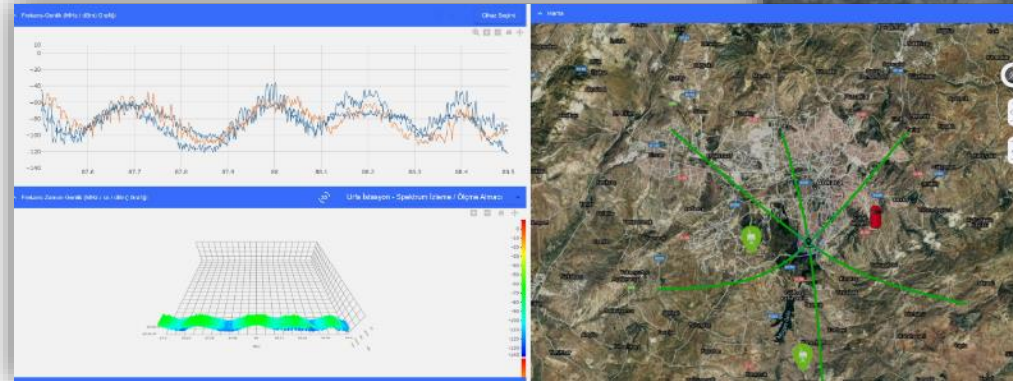

Türkiye's Spectrum Monitoring Capabilities in the New Century

May 30th, 2023

Proven Technology

aselsan

TURKISH NATIONAL MONITORING SYSTEM (NMS)

- National Monitoring Center (NMC)
- Regional Monitoring Centers (RMC)
- Fixed-Site Monitoring Stations (FMS)
- Mobile Monitoring Stations (MMS)
- Portable Monitoring Stations (PMS)

LOCALIZATION

- High precision direction finding (DF)
- Homing localization
- Single-site location fixing by mobile DF (AOA) systems
- Instantaneous location fixing by cooperative DF (AOA) systems
- Highly accurate localization using TDOA method,
- Hybrid localization combining the TDOA and AOA

FIXED-SITE MONITORING STATIONS (FMS)

- HF & V/U/SHF frequency coverage
- Wideband receiver(s) with high speed scanning & TDOA
- Optimal antennas & special antenna tower designs
- Optimal deployment referred to ITU-R's
- Uninterrupted operation & situational awareness