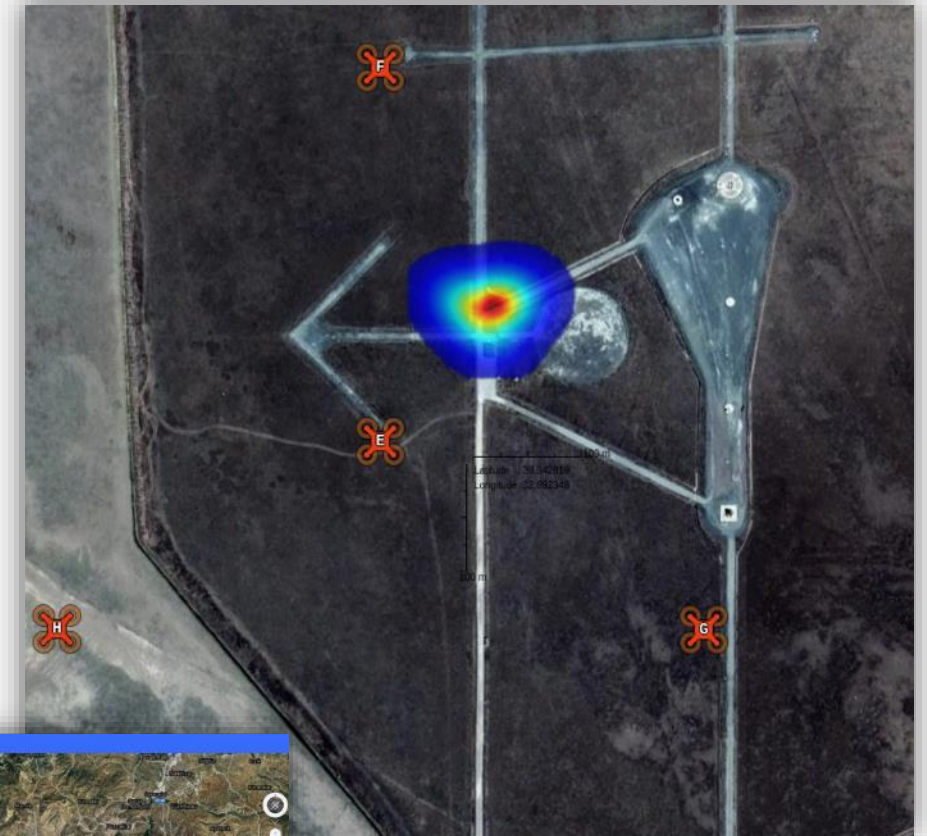

Türkiye's Spectrum Monitoring Capabilities in the New Century

May 30th, 2023

Proven Technology

aselsan

TURKISH NATIONAL MONITORING SYSTEM (NMS)

- National Monitoring Center (NMC)
- Regional Monitoring Centers (RMC)
- Fixed-Site Monitoring Stations (FMS)
- Mobile Monitoring Stations (MMS)
- Portable Monitoring Stations (PMS)

LOCALIZATION

- High precision direction finding (DF)
- Homing localization
- Single-site location fixing by mobile DF (AOA) systems
- Instantaneous location fixing by cooperative DF (AOA) systems
- Highly accurate localization using TDOA method,
- Hybrid localization combining the TDOA and AOA